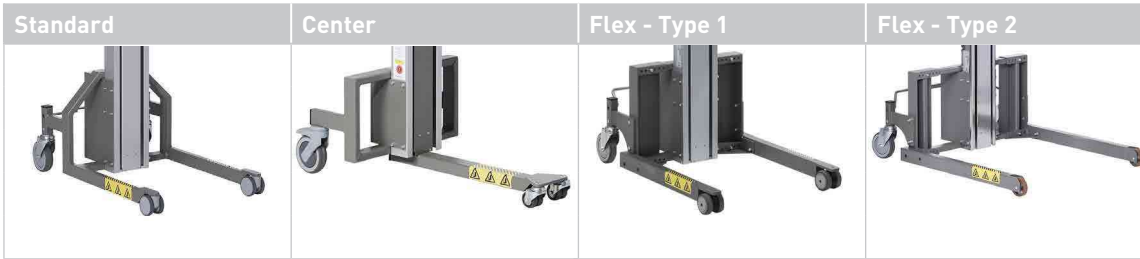

IMPACT 130

LEG TYPES